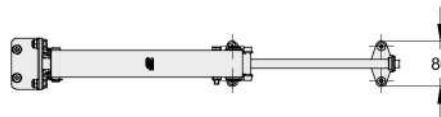

VC7101

Articulación pilar bifolding

CODE	ARTICLE	PACK INFO
ZINCATO / GALVANIZED		
VC7101.060	-	1